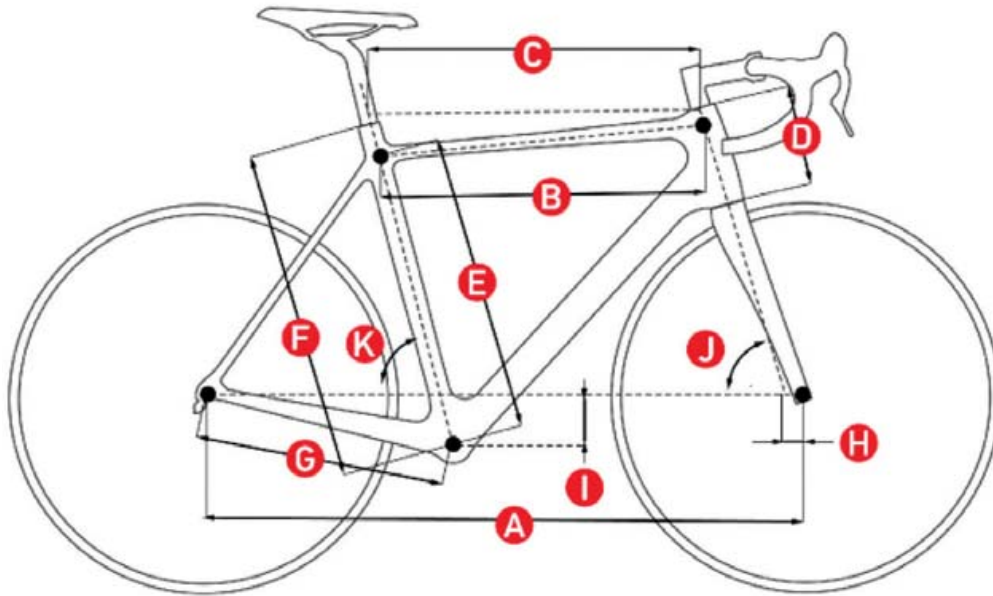

MMR

ADRENALINE AERO

| SIZE | XS | S | M | L | XL |
|-----------------------------|-----|-------|-----|------|------|
| WHEELBASE (A) | 974 | 977 | 991 | 1007 | 1024 |
| TT LENGTH (B) | - | - | - | - | - |
| TT VIRTUAL LENGTH (C) | 520 | 535 | 553 | 569 | 585 |
| HT LENGTH (D) | 105 | 115 | 145 | 165 | 180 |
| ST LENGTH center-center (E) | - | - | - | - | - |
| ST LENGTH center - top (F) | 430 | 460 | 500 | 540 | 570 |
| CHAIN STAY (G) | 406 | 406 | 406 | 406 | 406 |
| FORK RAKE (H) | 45 | 45 | 45 | 45 | 45 |
| BB DROP (I) | 65 | 65 | 65 | 65 | 65 |
| HT ANGLE (J) | 71° | 72.5° | 73° | 73° | 73° |
| ST ANGLE (K) | 74° | 74° | 74° | 74° | 74° |
| REACH | 376 | 388 | 397 | 407 | 420 |
| STACK | 500 | 514 | 544 | 564 | 578 |
| TRAIL | 69 | 61 | 58 | 58 | 58 |

SIZE CHART

| SIZE | RIDER HEIGHT [cm] | INSEAM [cm] |
|------|-------------------|-------------|
| XS | 155 - 162 | Up to 77 |
| S | 160 - 169 | 75 - 79 |
| M | 169 - 176 | 76 - 84 |
| L | 174 - 184 | 83 - 88 |
| XL | From 183 | From 87 |